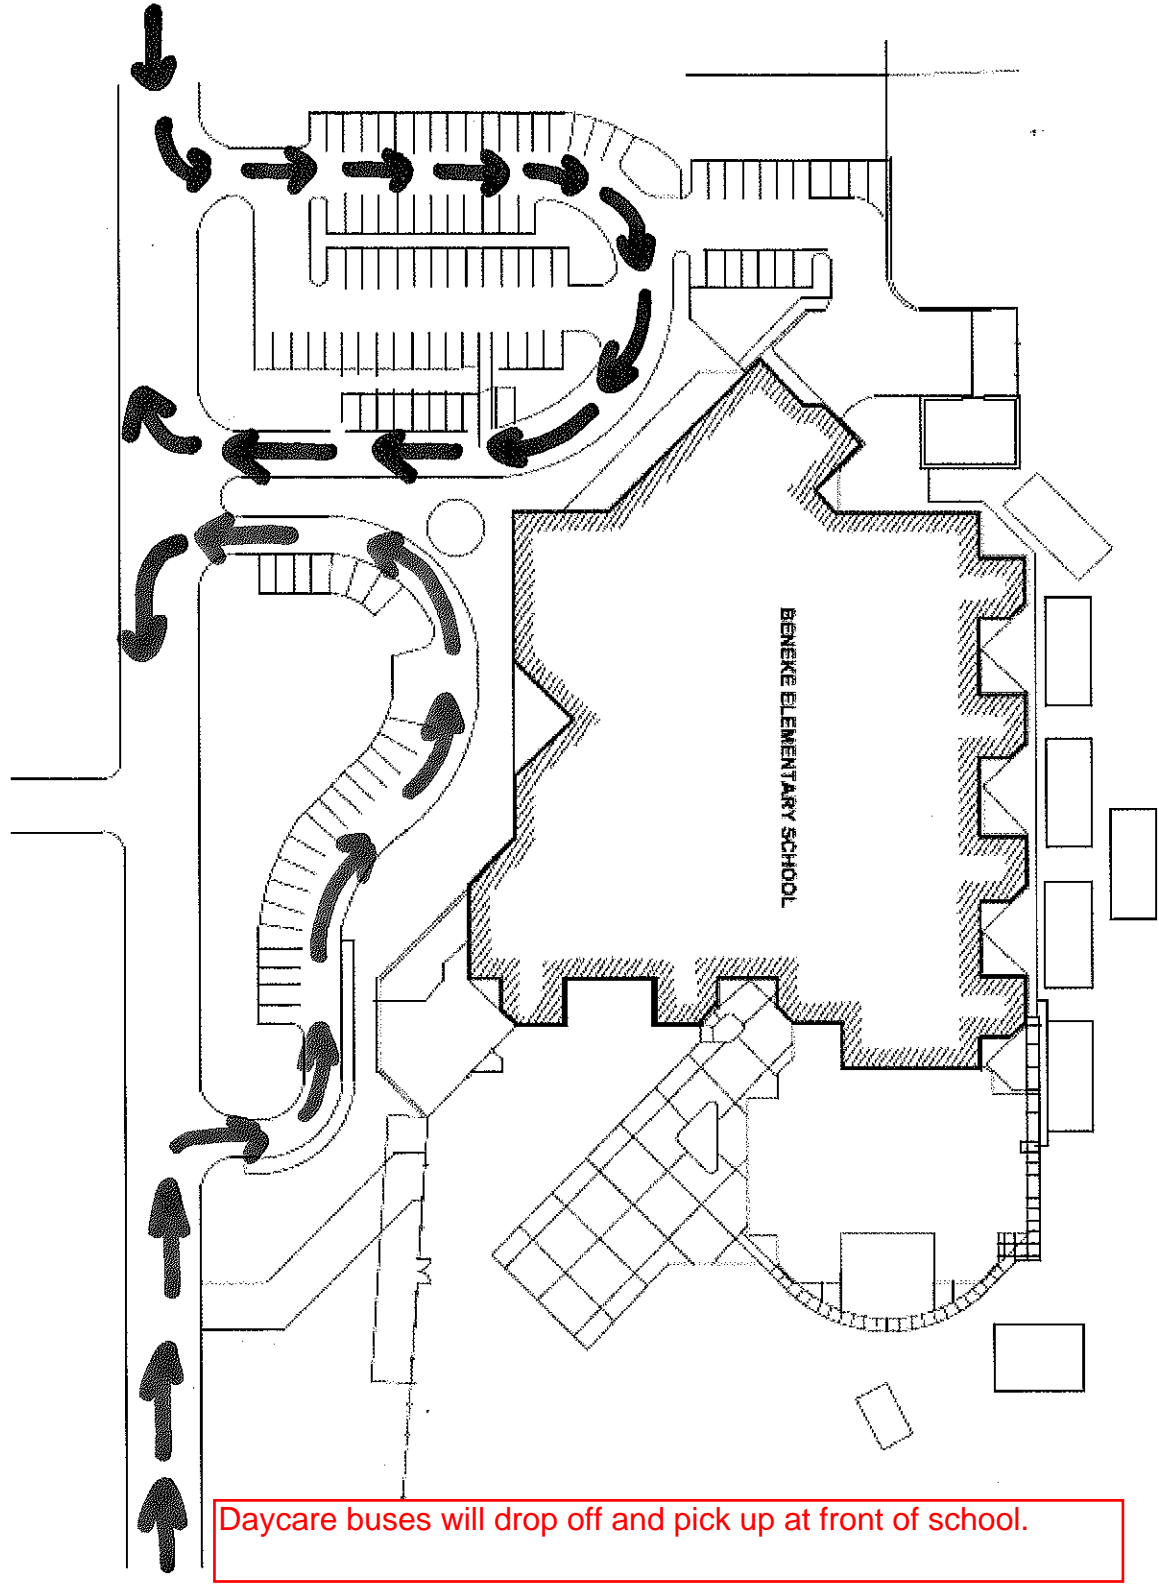

Afternoon Drop off--All car riders will be picked up by the cafeteria. Cars will line up in two rows and will be released five (5) at a time.

Morning Drop Off--Neighborhood traffic will drop off students at the cafeteria

Daycare buses will drop off and pick up at front of school.