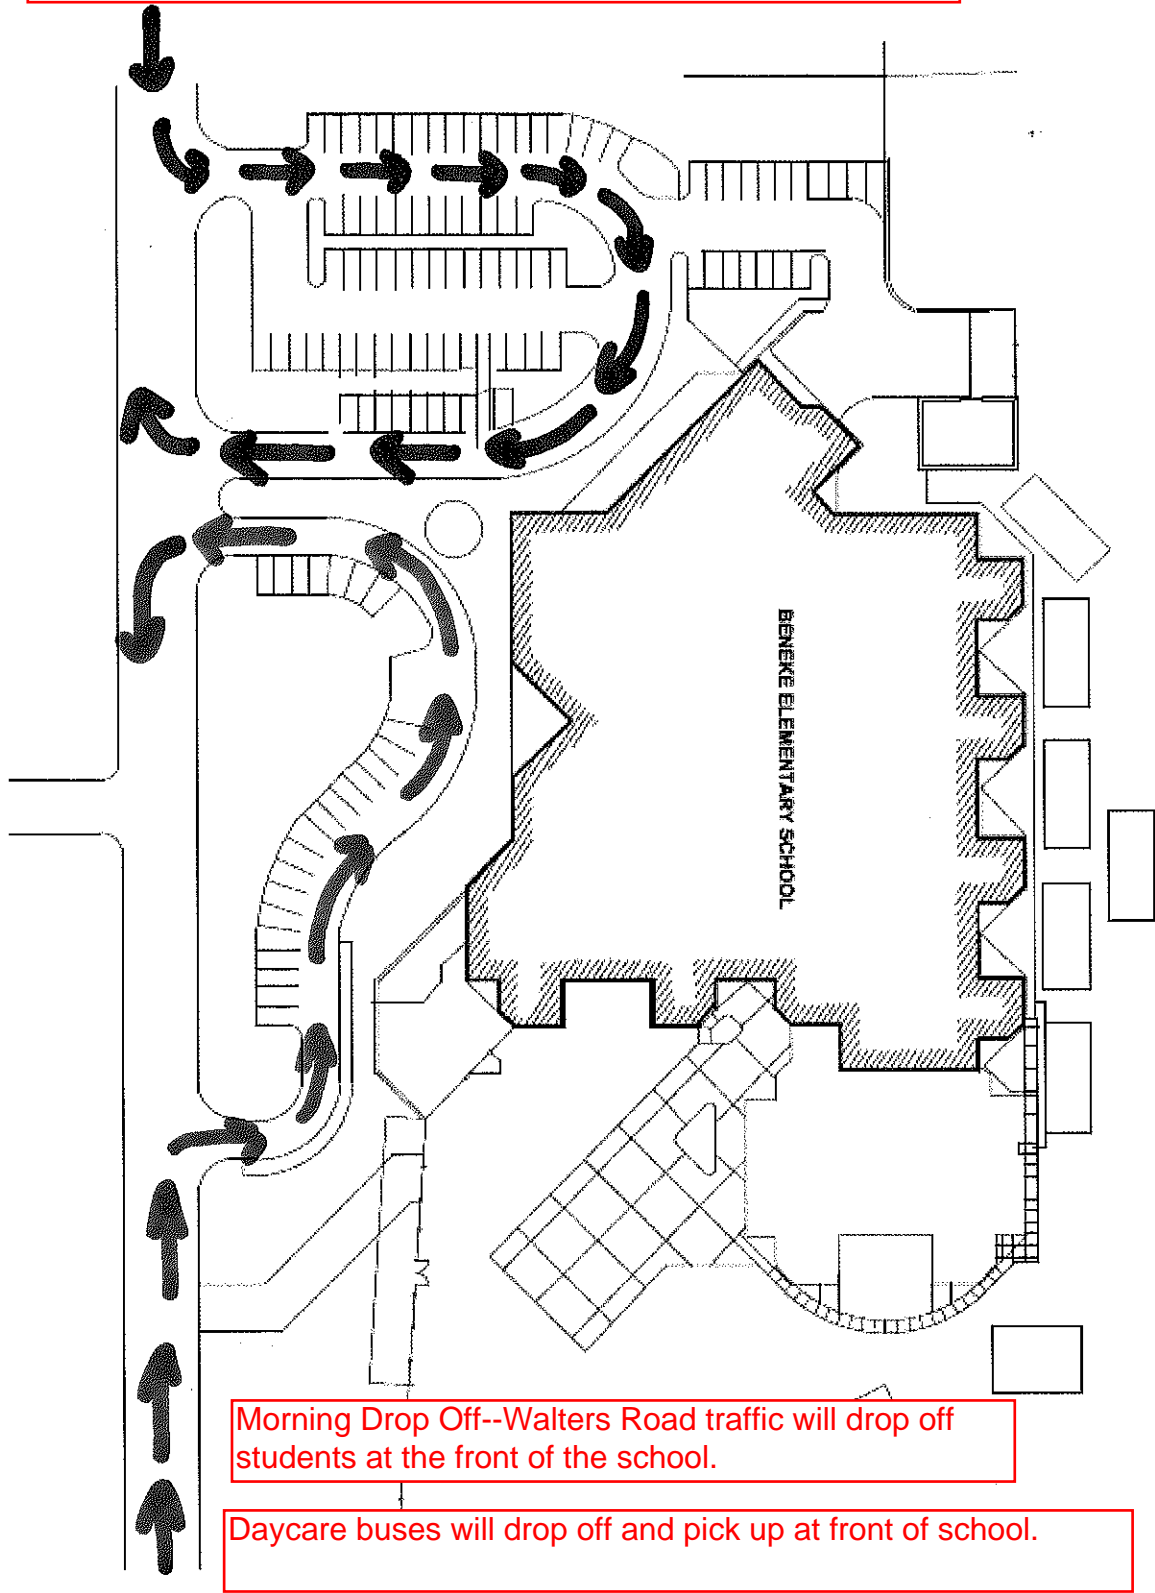

Morning Drop Off--Neighborhood traffic will drop off students at the cafeteria

Morning Drop Off--Walters Road traffic will drop off students at the front of the school.

Daycare buses will drop off and pick up at front of school.

Afternoon Drop off--All car riders will be picked up by the cafeteria. Cars will line up in two rows and will be released five (5) at a time.