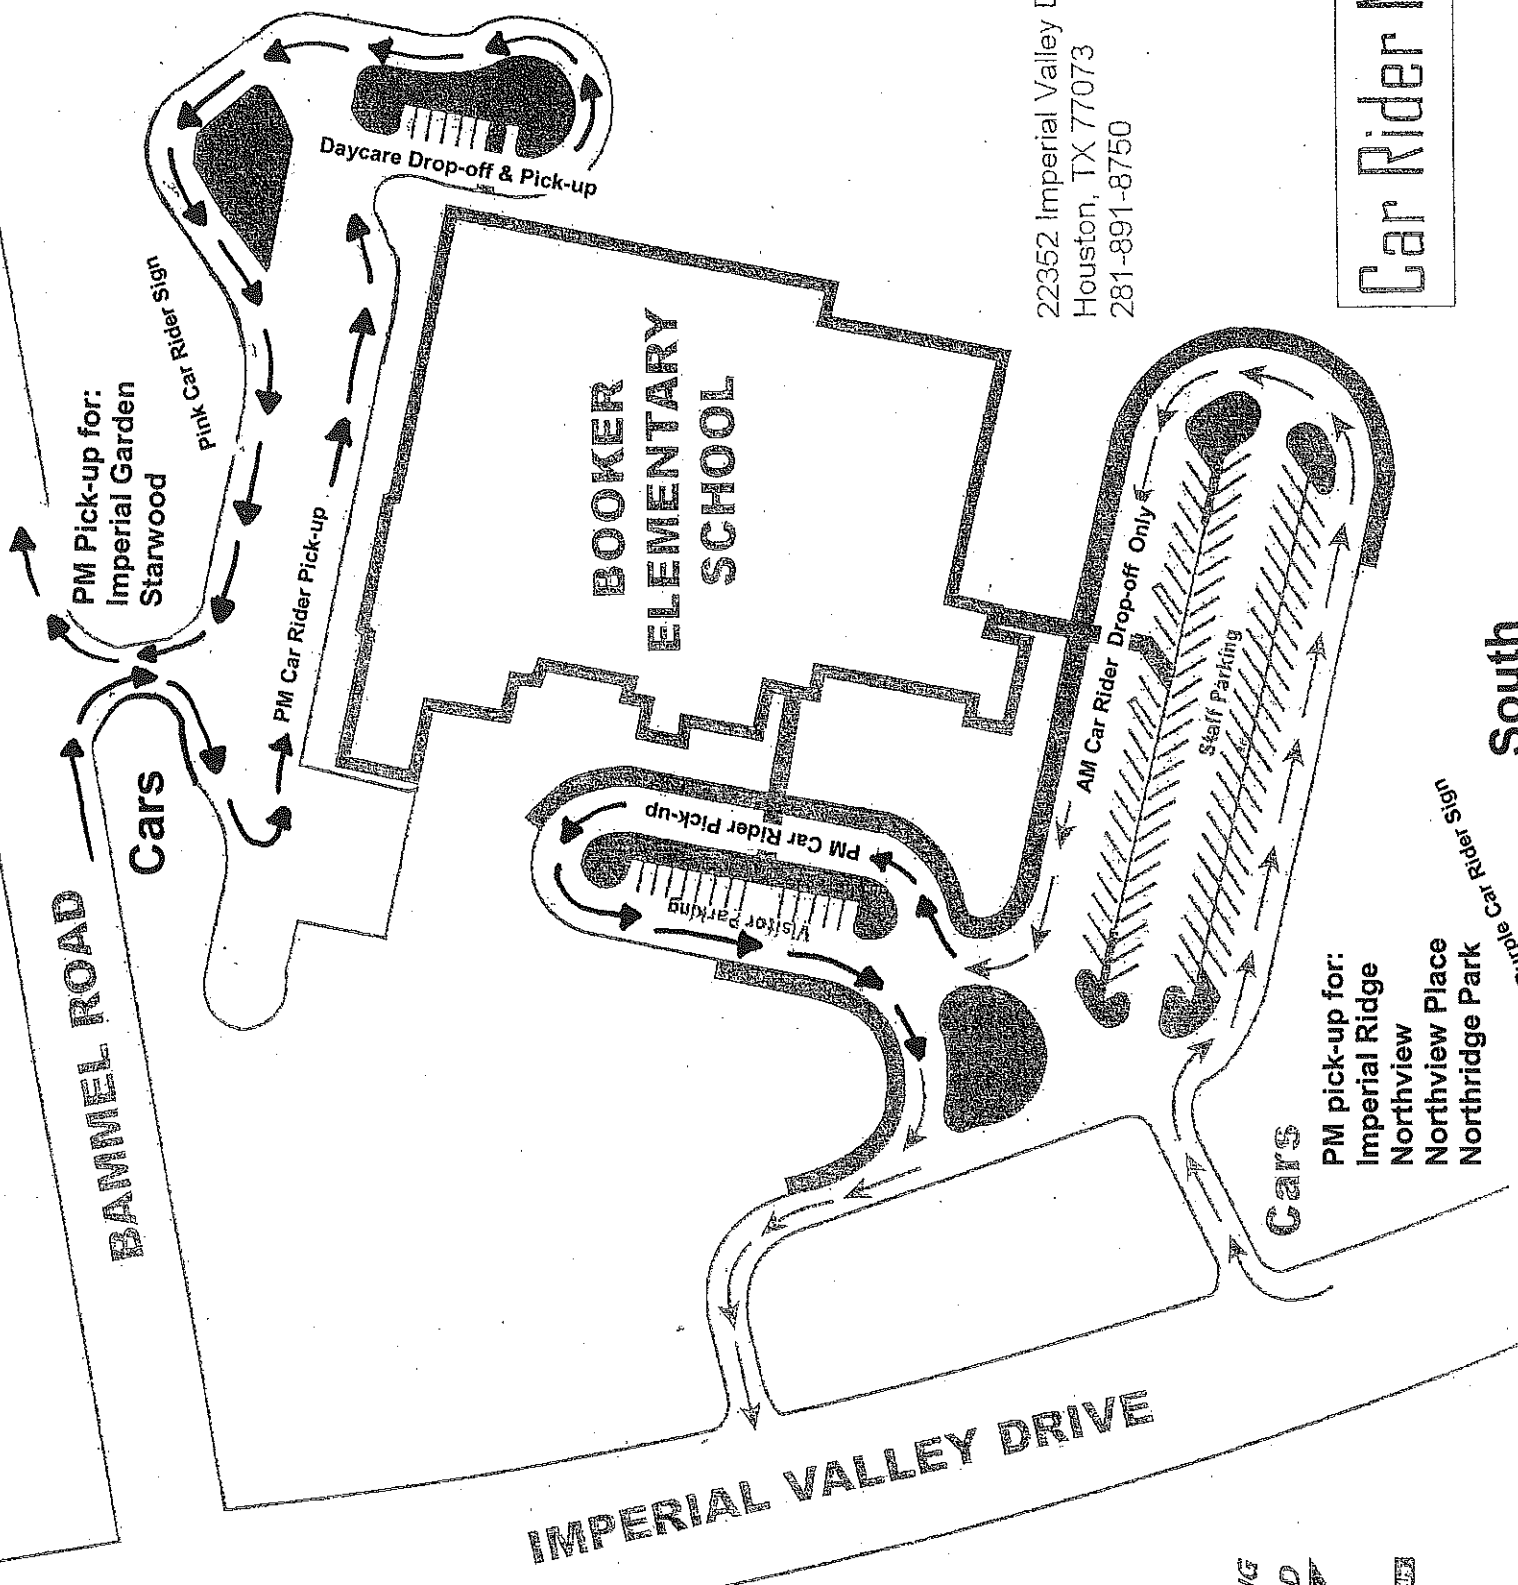

Car Rider Map

22352 Imperial Valley Drive
Houston, TX 77073
281-891-8750

North

South

BANNEL ROAD

IMPERIAL VALLEY DRIVE

PM Pick-up for:
Imperial Garden
Starwood

**BOOKER
ELEMENTARY
SCHOOL**

PM pick-up for:
Imperial Ridge
Northview
Northview Place
Northridge Park

Purple Car Rider Sign

Cars

Cars

PM Car Rider Pick-up

PM Car Rider Pick-up

AM Car Rider Drop-off Only

Staff Parking

Pink Car Rider sign

Daycare Drop-off & Pick-up