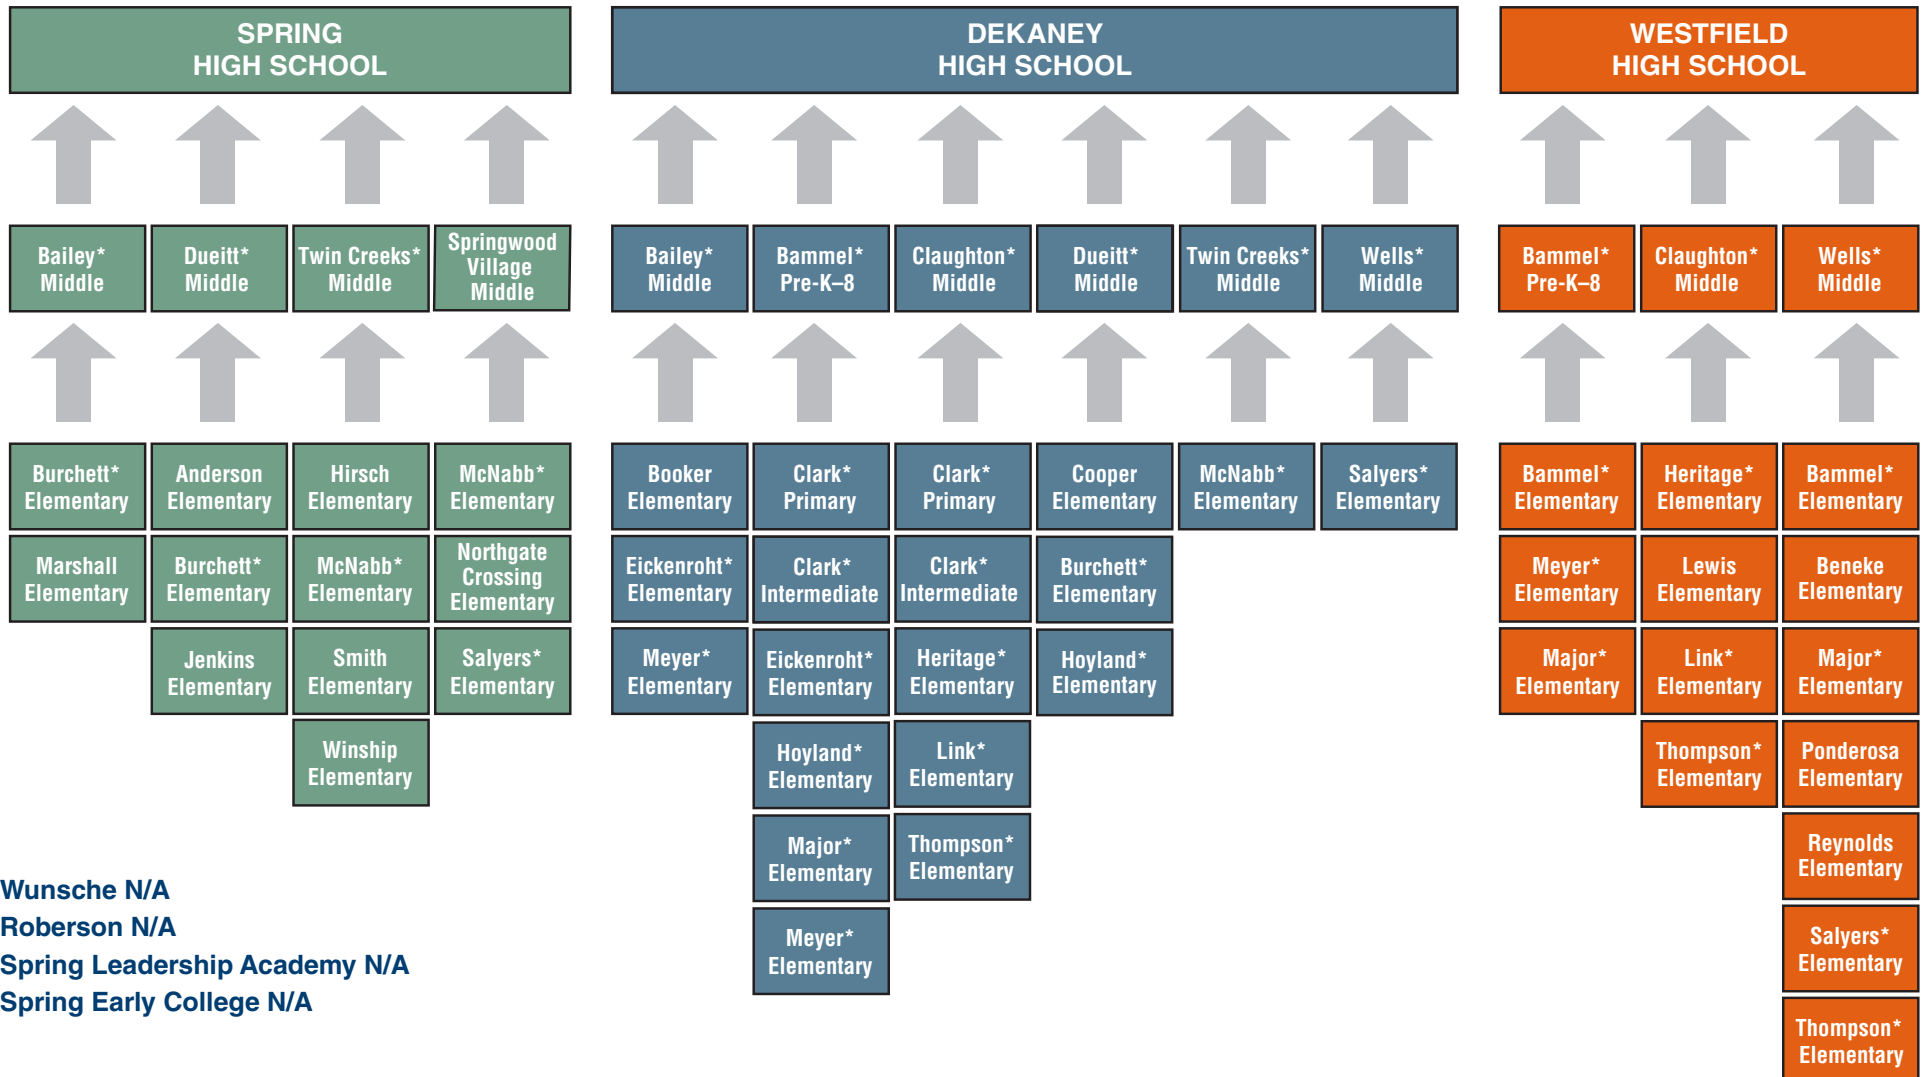

2021-22 SPRING ISD FEEDER PATTERNS

Wunsche N/A
 Roberson N/A
 Spring Leadership Academy N/A
 Spring Early College N/A

LEGEND

* Feeds more than one school at the next level
 (For example, students in this elementary school attendance area are assigned to two (or more) different middle schools.

Or students in this middle school attendance area are assigned to two (or more) different high schools)

Spring Independent School District is an equal opportunity employer. The Board of Trustees and its agents, officers and staff members shall not discriminate on the basis of gender, race, disabling condition, age, color, religion, national origin, military status, or any other legally protected status in making decisions regarding staff members or students.