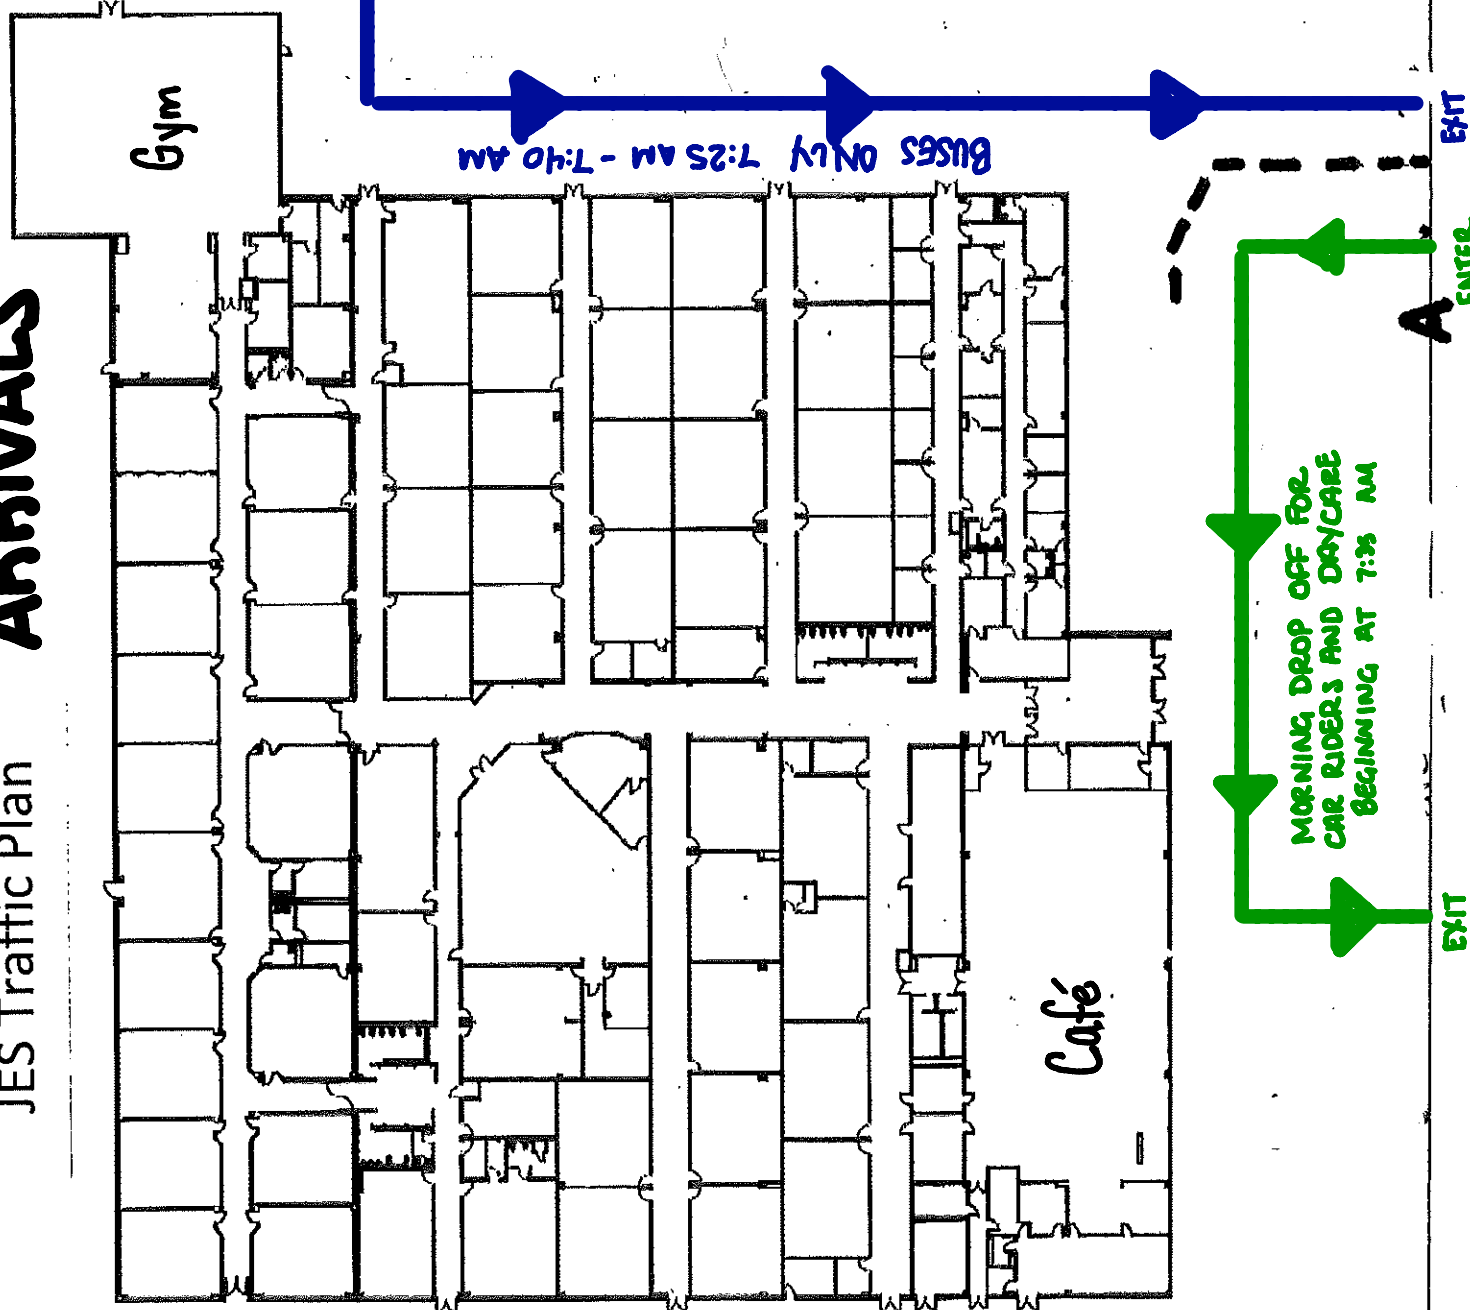

MORNING ARRIVALS

JES Traffic Plan

● MORNING DROP OFF CAR RIDER LINE

● LEAVE BUS RAMP OPEN FOR DROP OFF UNTIL 7:40 AM

● PLEASE DO NOT BLOCK ENTRANCE C.

STOP AT THE GATE IF THE LINE IS LONG.

BUSES ONLY 7:25 AM - 7:40 AM

MORNING DROP OFF FOR CAR RIDERS AND DAYCARE BEGINNING AT 7:35 AM

ENTER C

EXIT

ENTER A

EXIT

AFTERNOON DISMISSAL

JES Traffic Plan

- ENTER AT GATE C
- FOLLOW THE LINE TO THE FRONT FOR PICK UP
- THE CALLER WILL CALL YOUR NUMBER AT GATE C
- KEEP YOUR CAR RIDER NUMBER IN THE FRONT WINDOW
- PLEASE DO NOT BLOCK ENTRANCE C.
- STOP AT THE GATE IF THE LINE IS LONG.