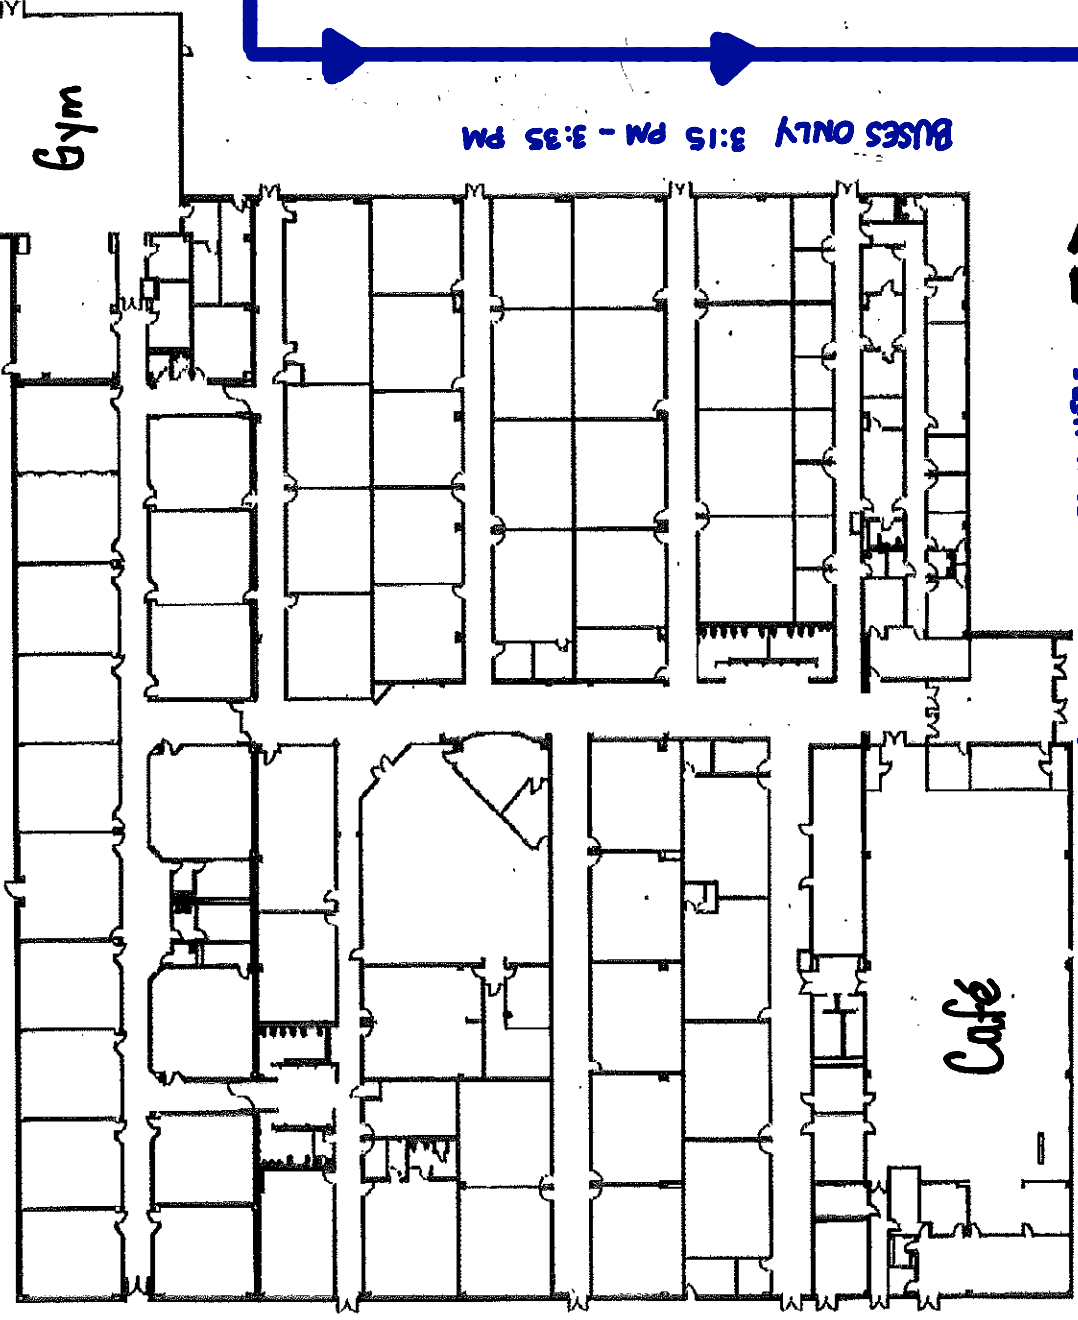

MORNING DROP OFF FOR CAR RIDERS AND DAYCARE BEGINNING AT 7:35 AM

ENTER C

EXIT

ENTER A

EXIT

AFTERNOON DISMISSAL

JES Traffic Plan

- ENTER AT GATE C
- FOLLOW THE LINE TO THE FRONT FOR PICK UP
- THE CALLER WILL CALL YOUR NUMBER AT GATE C
- KEEP YOUR CAR RIDER NUMBER IN THE FRONT WINDOW
- PLEASE DO NOT BLOCK ENTRANCE C.
- STOP AT THE GATE IF THE LINE IS LONG.