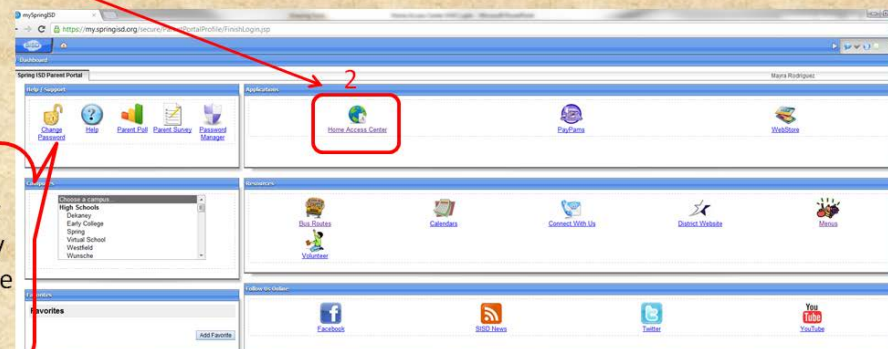

# Home Access Center (HAC)

1. Login to: <https://my.springisd.org>

Parents will use the same portal as the staff when accessing HAC.

If you do not see the login box above, [click here to refresh this page](#), click on your browser's Refresh button or press F5.

2. Click on Home Access Center

Parents can manage their passwords by clicking on the Password Manager.

In Home Access Center, parents will have access to the following:

- Schedules
- Attendance
- Classwork
- Progress Grades
- Report Card Grades