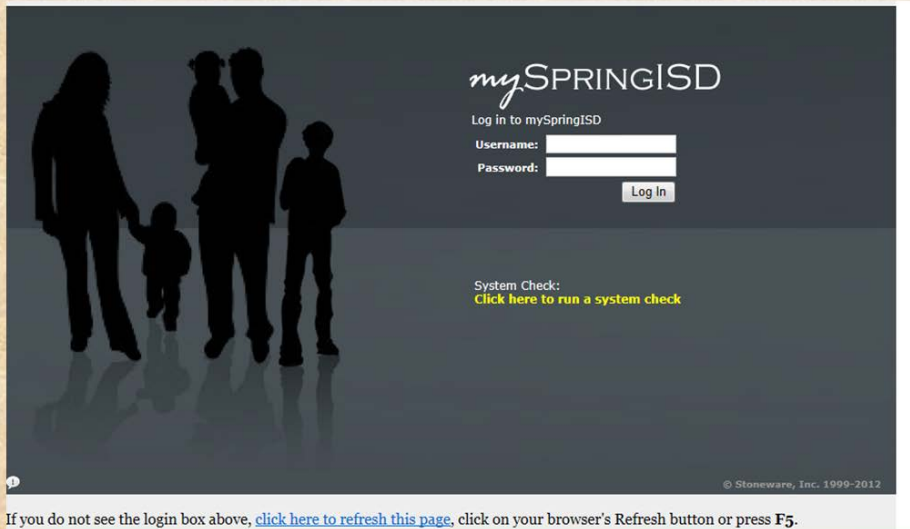

# Home Access Center (HAC)

1. Login to: <https://my.springisd.org>

Parents will use the same portal as the staff when accessing HAC.

If you do not see the login box above, [click here to refresh this page](#), click on your browser's Refresh button or press F5.