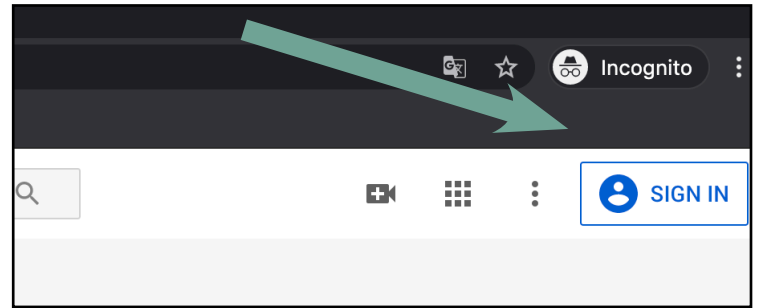

Accessing YouTube

1. Click on “Sign In” button on the top right of the browser or on the left column of the page.

2. Enter the entire student email address.
It will look like this:

username@students.springisd.org