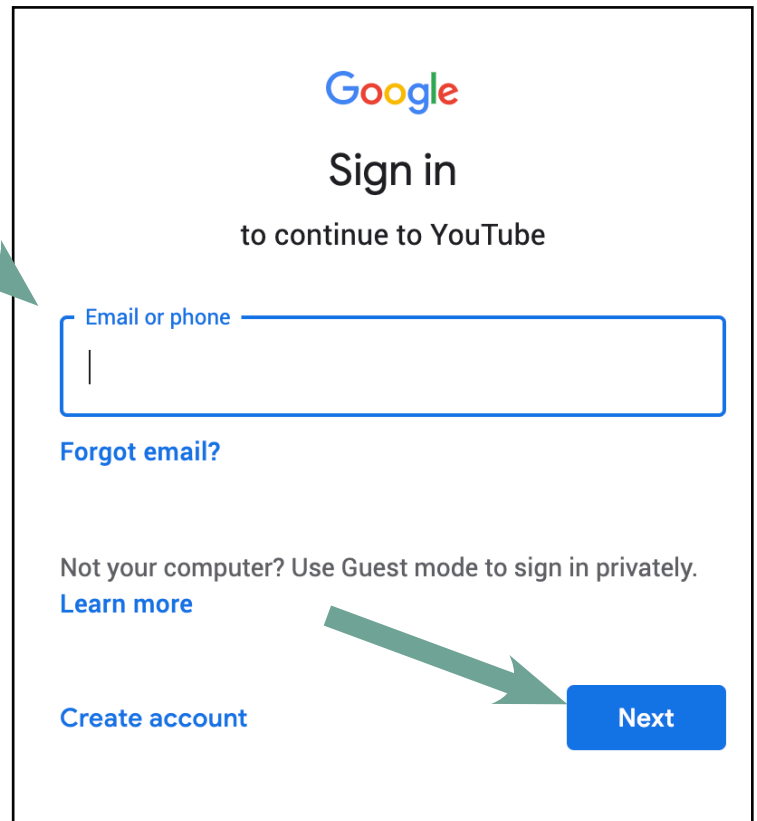

2. Enter the entire student email address.
It will look like this:

username@students.springisd.org

Then click the “Next” button.

3. Enter your MySpringISD username and password and then click on “Log In”.

Remember your username is the last name initial, first name initial, and student ID.

For example: John Smith 01234567

Username: SJ01234567