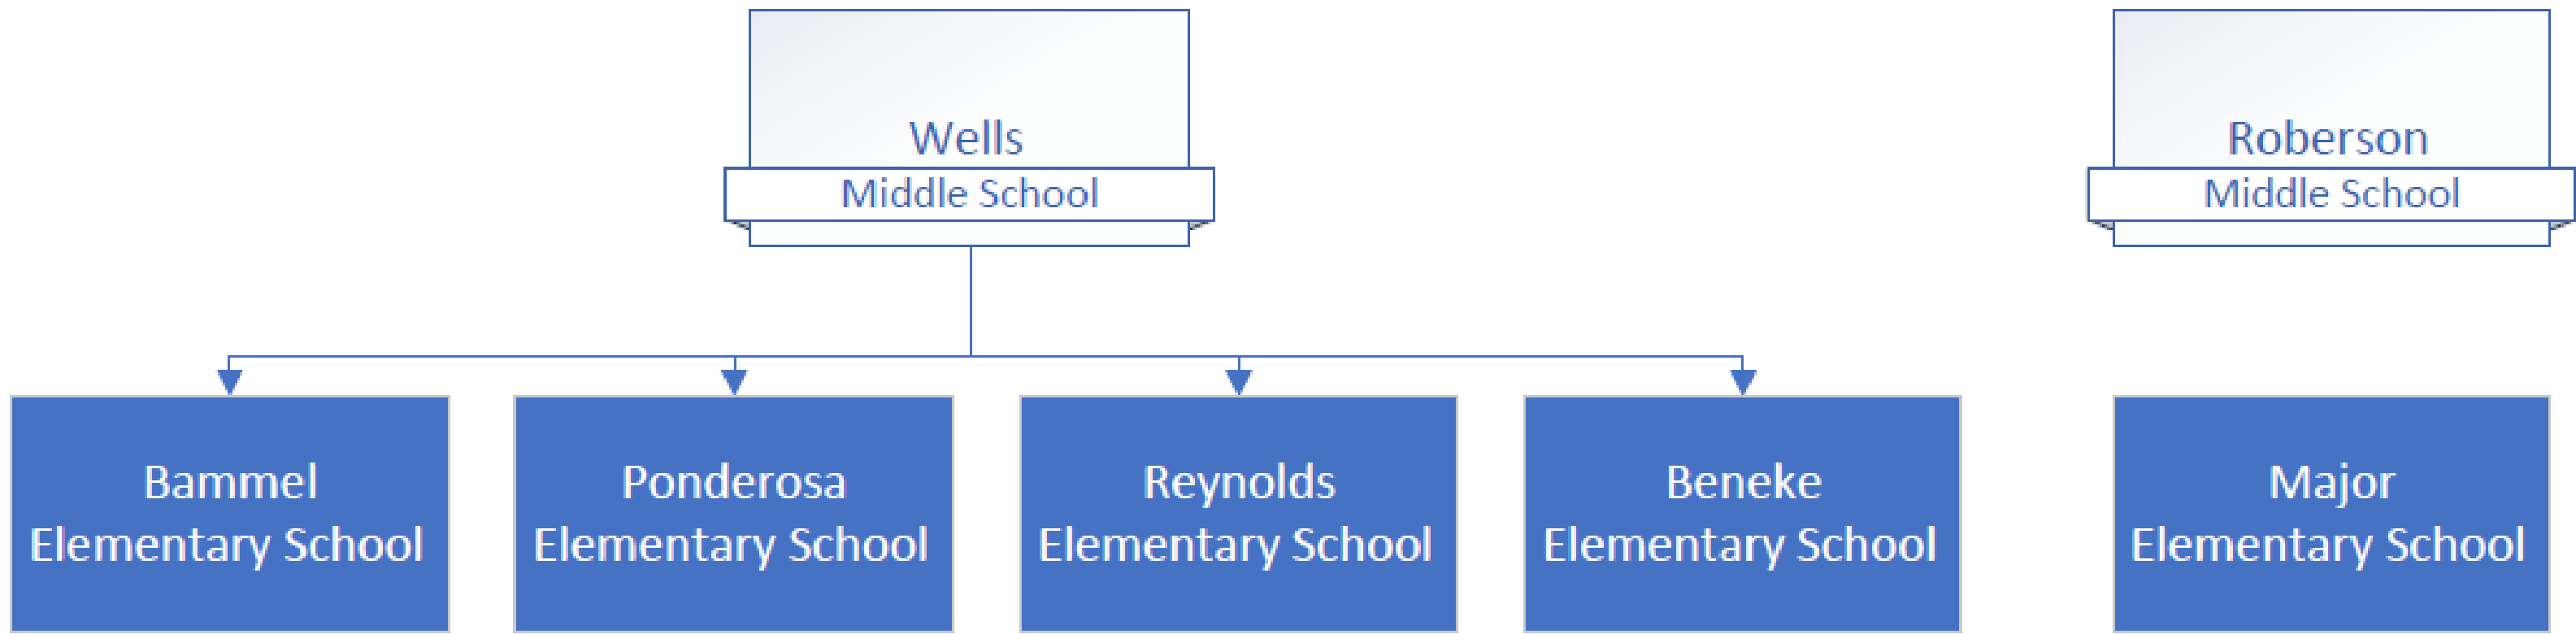

Dr. Natasha Watson - Feeder 5 (PK-8) nsmith2@springisd.org