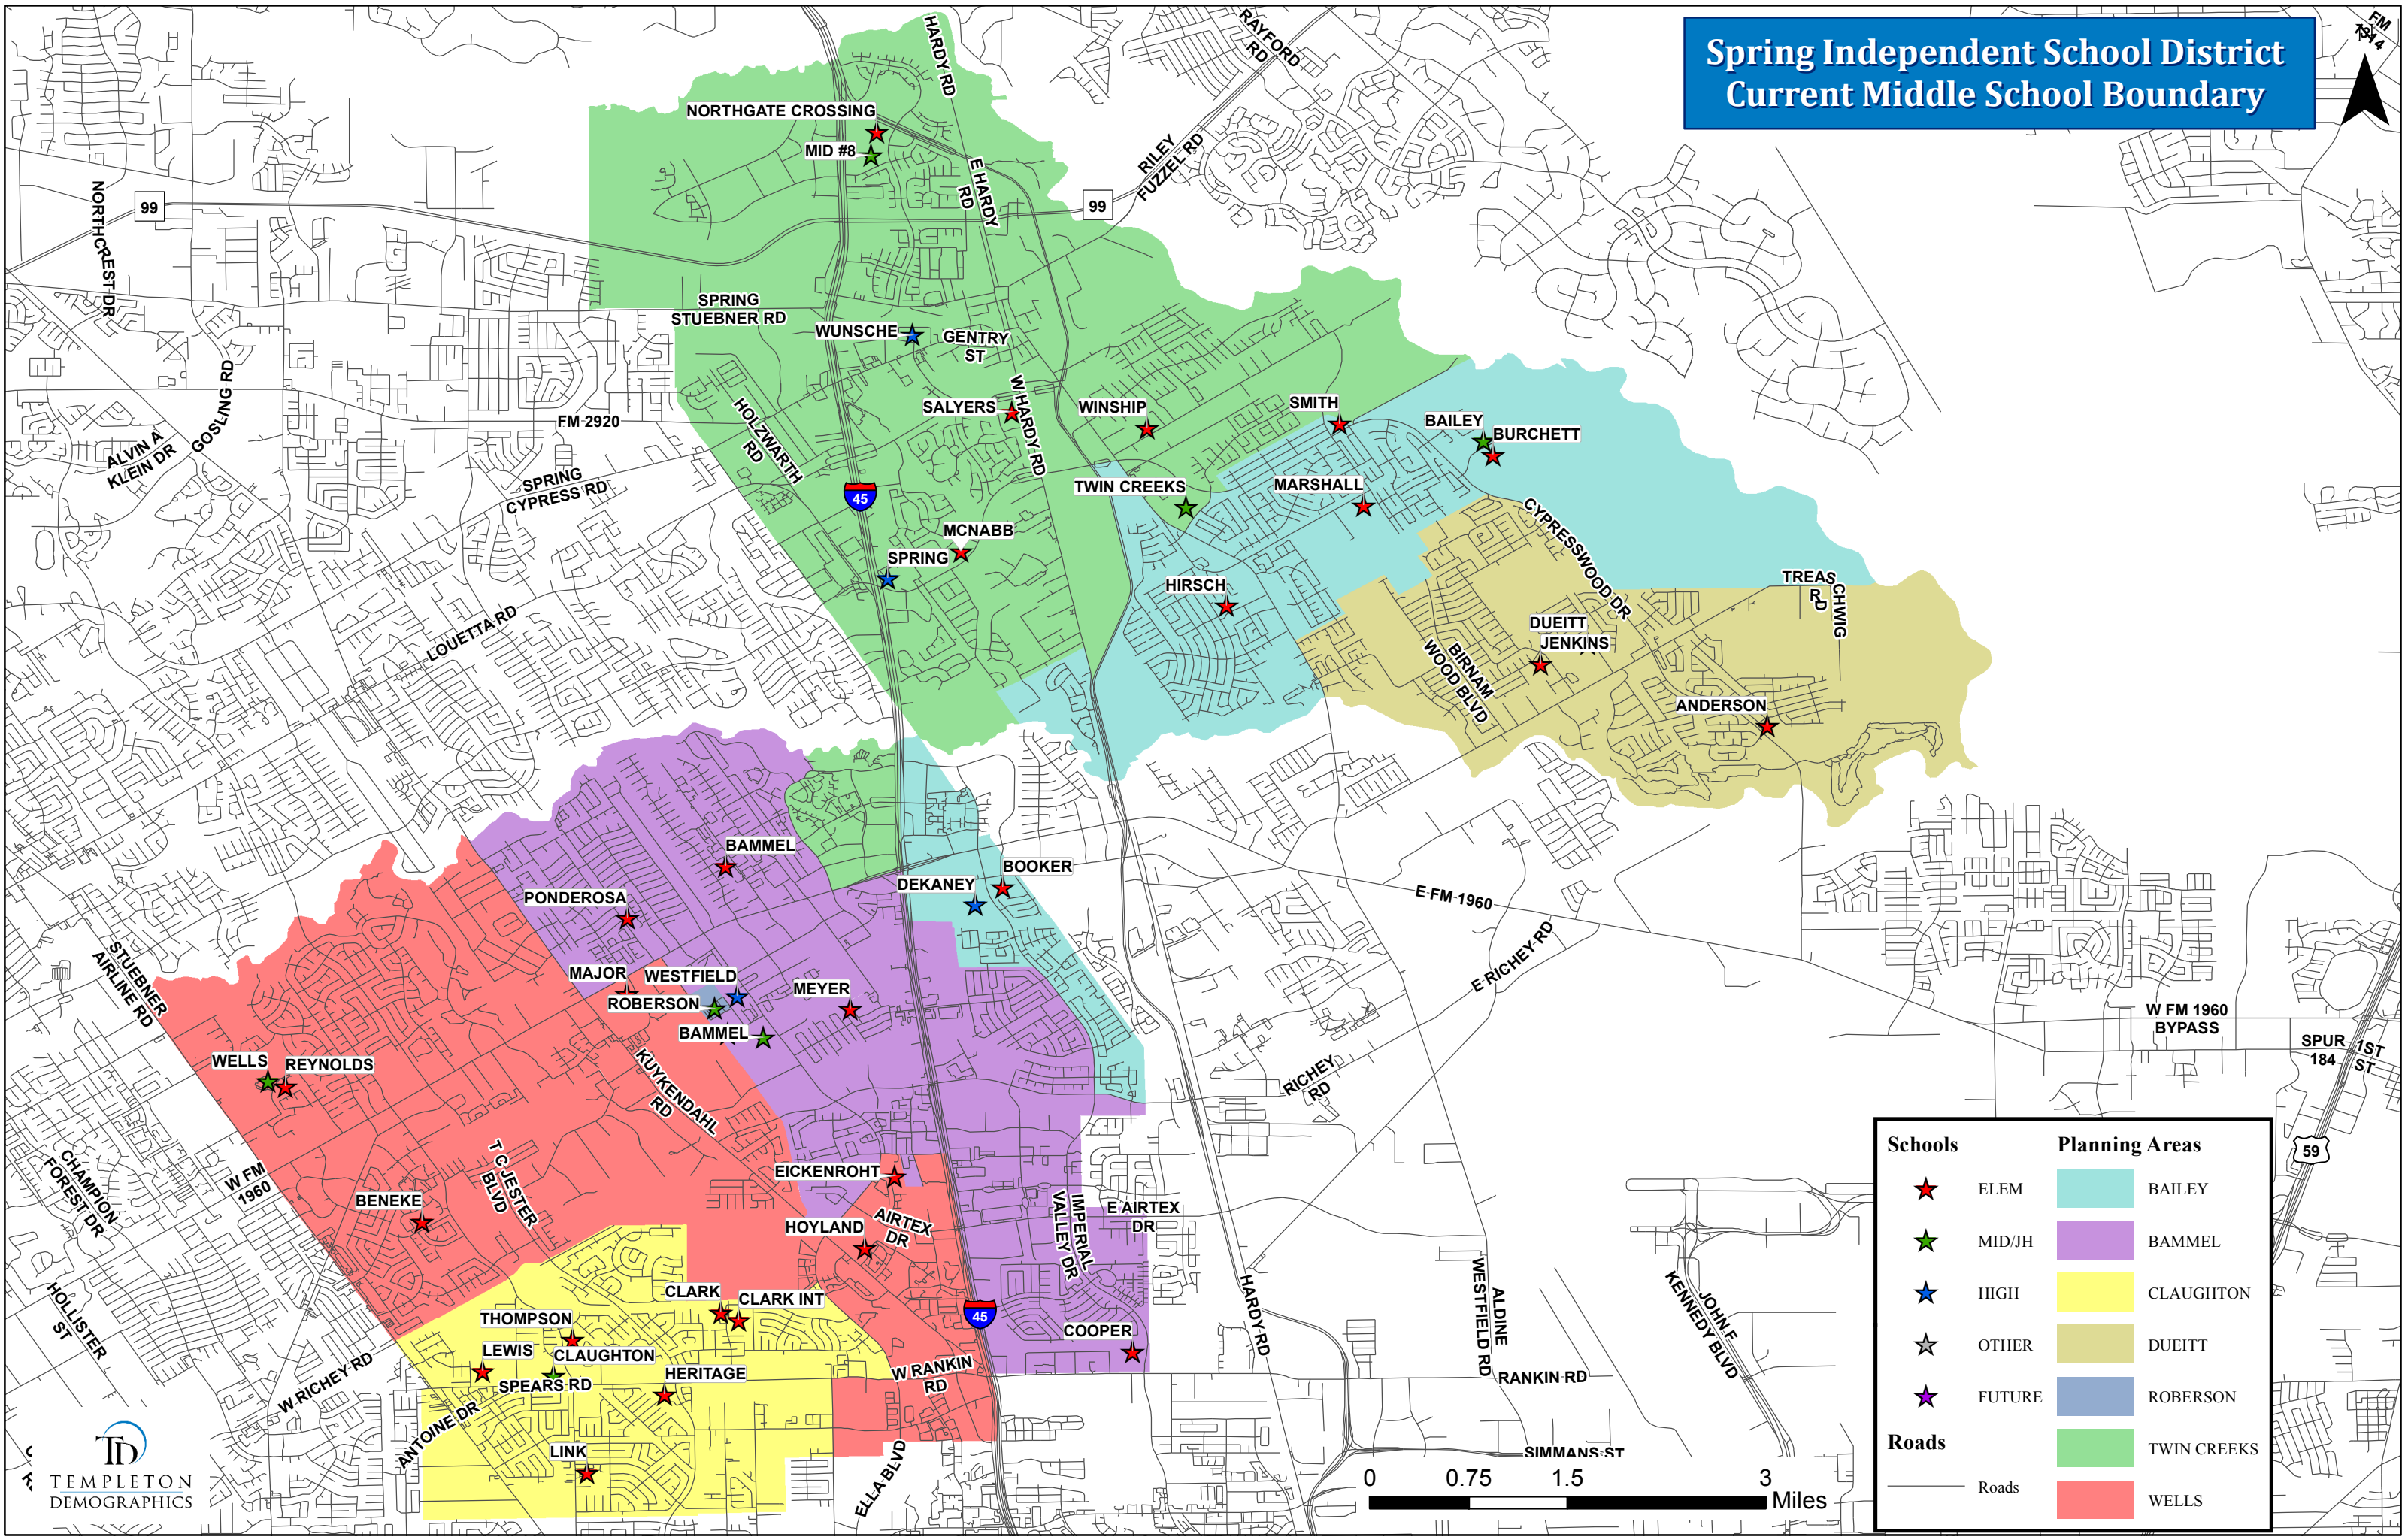

Spring Independent School District Current Middle School Boundary

Schools		Planning Areas	
	ELEM		BAILEY
	MID/JH		BAMMEL
	HIGH		CLAUGHTON
	OTHER		DUEITT
	FUTURE		ROBERSON
	Roads		TWIN CREEKS
			WELLS